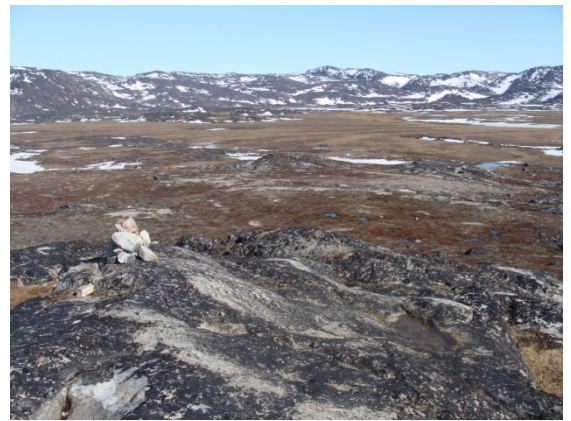

To know more about ... the lemming ! © Myriam Dielemans

What is the polar dog biting ???

Do you know this little animal which lives in the cold countries not far from the North Pole?

Its name is the Lemming . . .

This is a small rodent (maximum 100g) well adapted to extreme cold.

Its squat shape, dense coat and short ears help to reduce energy losses.

In summer, it is brown like the colors of the tundra where he digs shallow burrows, because the ground is deeply frozen. It eats all kind of herbs.

*In winter it is white like the snow...
Its claws become strong in order to scrape the ground and to access the frozen plants it eats.*

In winter it builds nests and digs tunnels under the snow to go from one nest to another.