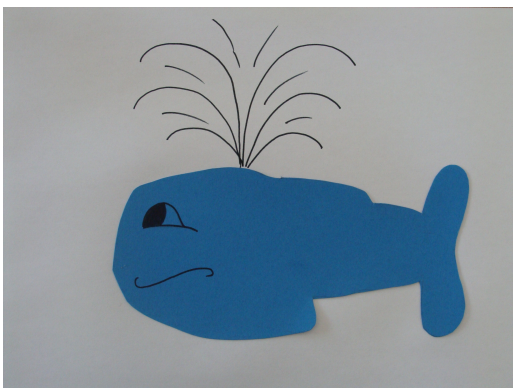

Original whale ... ! (5 - 7 years old)

*What did I trace in order to get
the little special form
of this whale ???*

Guess ... then draw !!!

Material you need :

- 1 white sheet of paper
- blue water-paint, blue paper (optional)
- 1 Q-tip, 1 paint brush, 1 black marker, 1 pencil

*A hand, of
course !!!*

To you, trace your hand ...

After you trace your hand, draw the whale's tail.

Then paint your drawing in blue !

... or if you prefer, you may cut out of blue paper.

*Draw
a mouth,
a mischievous eye
and a big jet ...*

then paint droplets of water ...

with the Q-tip dipped in paint !