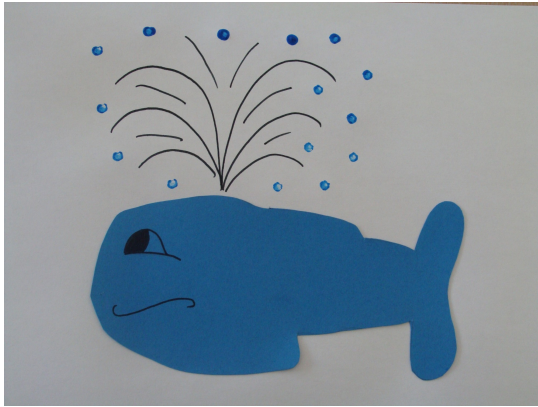

Original whale ... ! (5 - 7 years old)

*What did I trace in order to get
the little special form
of this whale ???*

Guess ... then draw !!!

Material you need :

- 1 white sheet of paper
- blue water-paint, blue paper (optional)
- 1 Q-tip, 1 paint brush, 1 black marker, 1 pencil

*A hand, of
course !!!*

To you, trace your hand ...

After you trace your hand, draw the whale's tail.

Then paint your drawing in blue !

... or if you prefer, you may cut out of blue paper.

*Draw
a mouth,
a mischievous eye
and a big jet ...*

then paint droplets of water ...

with the Q-tip dipped in paint !