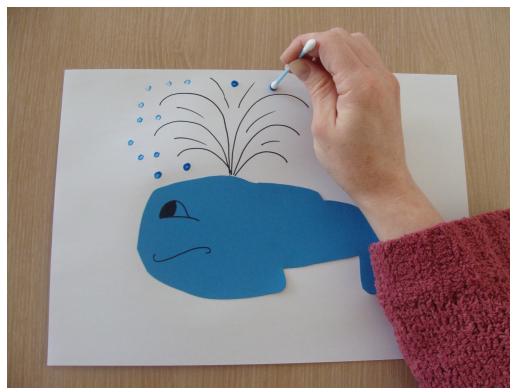

Original whale ... ! (5 - 7 years old)

*What did I trace in order to get
the little special form
of this whale ???*

Guess ... then draw !!!

Material you need :

- 1 white sheet of paper
- blue water-paint, blue paper (optional)
- 1 Q-tip, 1 paint brush, 1 black marker, 1 pencil

*A hand, of
course !!!*

To you, trace your hand ...

After you trace your hand, draw the whale's tail.

Then paint your drawing in blue !

... or if you prefer, you may cut out of blue paper.

*Draw
a mouth,
a mischievous eye
and a big jet ...*

then paint droplets of water ...

with the Q-tip dipped in paint !