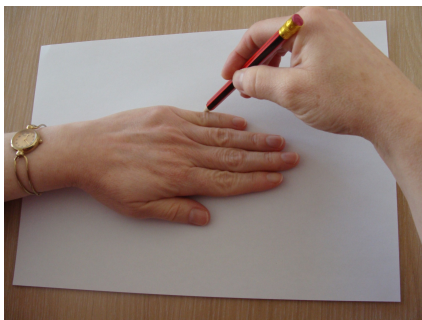

Original whale ... ! (5 - 7 years old)

*What did I trace in order to get
the little special form
of this whale ???*

Guess ... then draw !!!

Material you need :

- 1 white sheet of paper
- blue water-paint, blue paper (optional)
- 1 Q-tip, 1 paint brush, 1 black marker, 1 pencil

*A hand, of
course !!!*

To you, trace your hand ...

After you trace your hand, draw the whale's tail.

Then paint your drawing in blue !

... or if you prefer, you may cut out of blue paper.

*Draw
a mouth,
a mischievous eye
and a big jet ...*

then paint droplets of water ...

with the Q-tip dipped in paint !