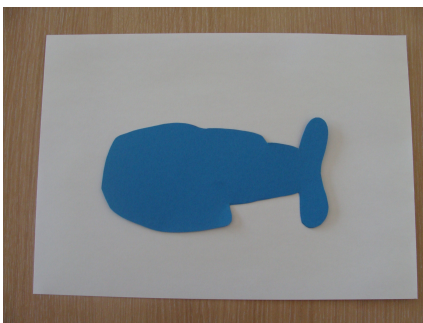

Original whale ... ! (5 - 7 years old)

*What did I trace in order to get
the little special form
of this whale ???*

Guess ... then draw !!!

Material you need :

- 1 white sheet of paper
- blue water-paint, blue paper (optional)
- 1 Q-tip, 1 paint brush, 1 black marker, 1 pencil

*A hand, of
course !!!*

To you, trace your hand ...

After you trace your hand, draw the whale's tail.

Then paint your drawing in blue !

... or if you prefer, you may cut out of blue paper.

*Draw
a mouth,
a mischievous eye
and a big jet ...*

then paint droplets of water ...

with the Q-tip dipped in paint !